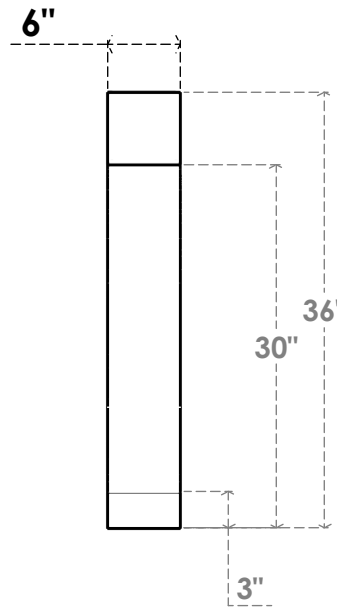

ITEM NUMBER: BRCPC060X32000X36000IMP

6"W X 32"D X 36"H IMPERIAL ARCHITECTURAL GRADE PVC CLOSED KNEE BRACE

SIDE PROFILE

FRONT PROFILE

ISOMETRIC

EKENA MILLWORK
2300 WEST MAIN ST.
CLARKSVILLE, TX 75426
TOLL FREE: 866-607-0453
WWW.EKENAMILLWORK.COM

NOTES

1. INSTALLATION TO BE COMPLETED IN ACCORDANCE WITH MANUFACTURER'S SPECIFICATIONS.
2. DRAWING MAY NOT BE TO SCALE
3. THIS DRAWING IS INTENDED FOR DESIGN AND PLANNING PURPOSES ONLY.
4. ALL INFORMATION CONTAINED HEREIN WAS CURRENT AT THE TIME OF DEVELOPMENT BUT MUST BE REVIEWED AND APPROVED BY THE PRODUCT MANUFACTURER TO BE CONSIDERED ACCURATE.
5. ARCHITECTURAL GRADE PVC PRODUCTS ARE MADE FROM EXPANDED CELLULAR PVC AND COME NATURALLY WHITE BUT MAY BE PAINTED