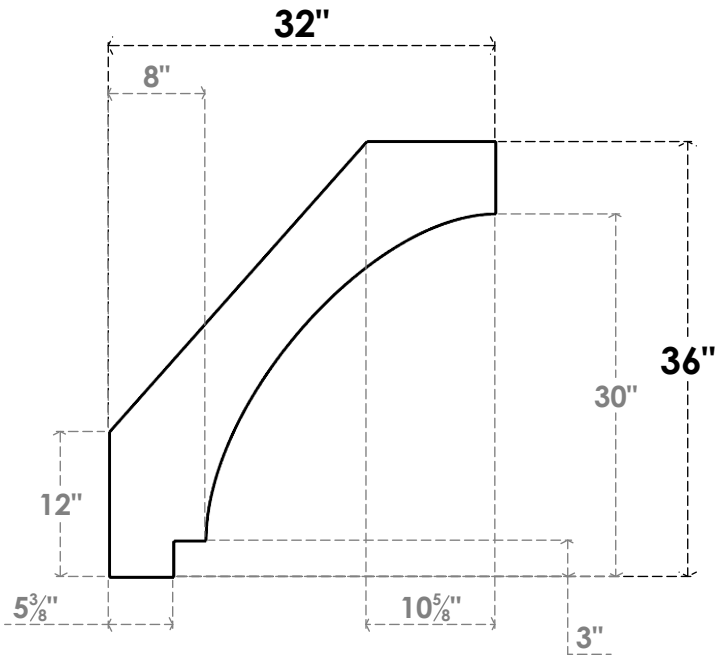

ITEM NUMBER: BRCPC060X32000X36000IMP

6"W X 32"D X 36"H IMPERIAL ARCHITECTURAL GRADE PVC CLOSED KNEE BRACE

SIDE PROFILE

FRONT PROFILE

ISOMETRIC

EKENA MILLWORK
2300 WEST MAIN ST.
CLARKSVILLE, TX 75426
TOLL FREE: 866-607-0453
WWW.EKENAMILLWORK.COM